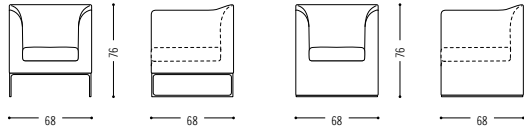

MELL DESIGN: JEHS & LAUB

COR.DE/MELL