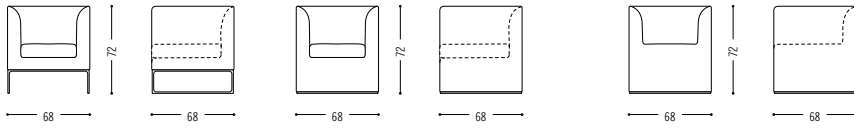

MELL DESIGN: JEHS & LAUB

COR.DE/MELL