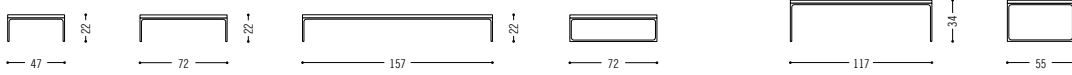

MELL DESIGN: JEHS & LAUB

COR.DE/MELL