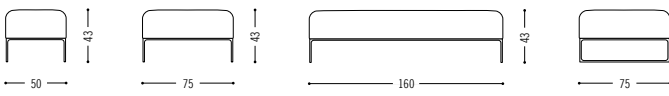

MELL DESIGN: JEHS & LAUB

COR.DE/MELL